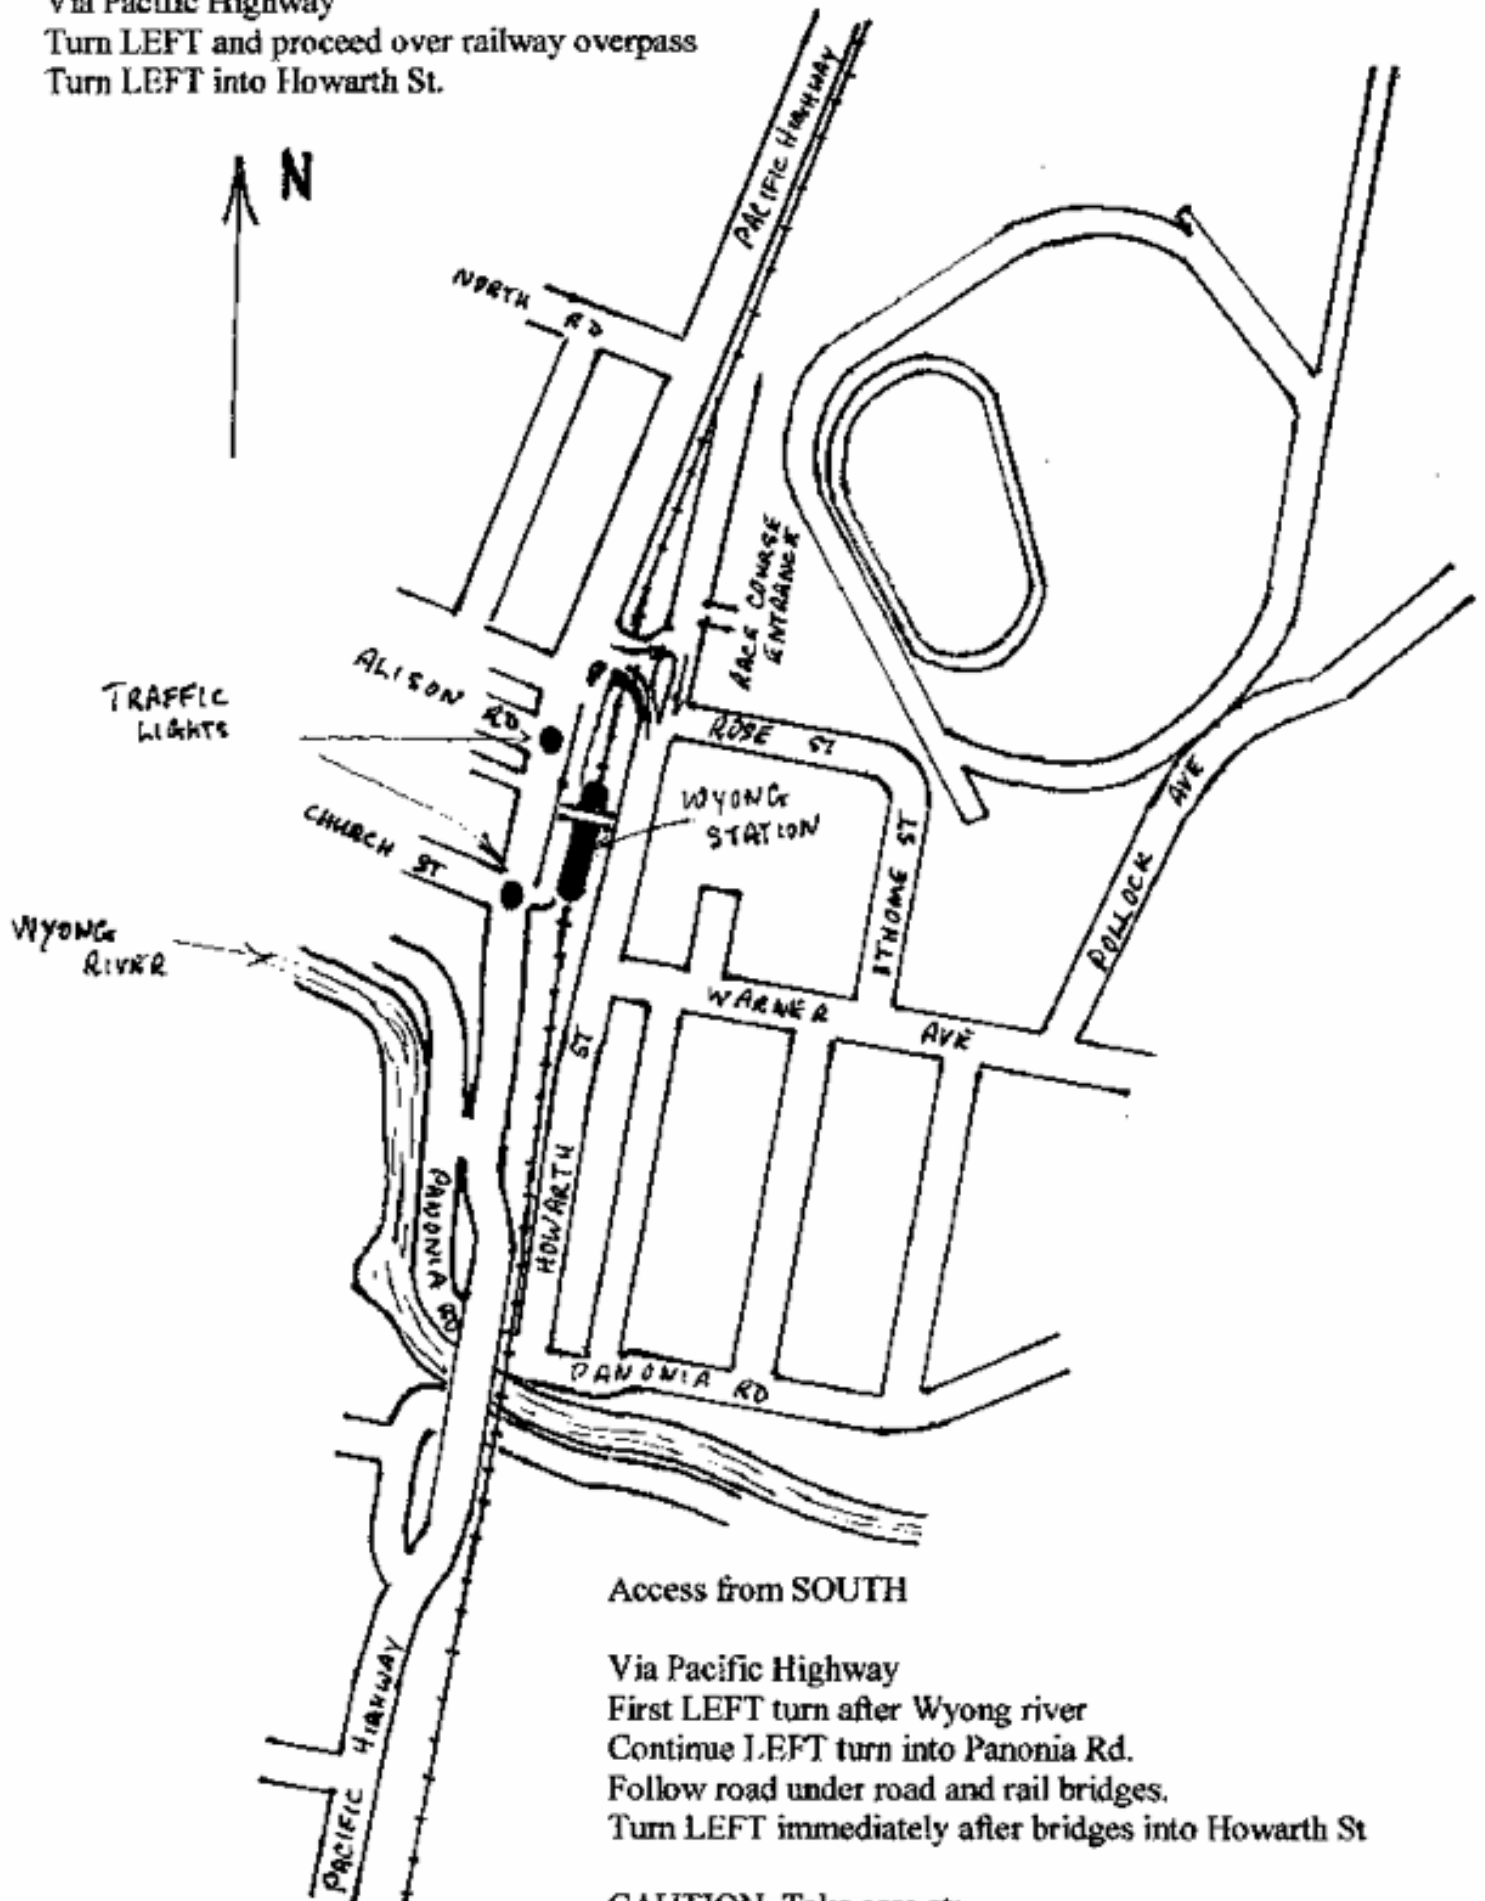

Access from NORTH

Via Pacific Highway

Turn LEFT and proceed over railway overpass  
Turn LEFT into Howarth St.

Access from SOUTH

Via Pacific Highway

First LEFT turn after Wyong river

Continue LEFT turn into Panonia Rd.

Follow road under road and rail bridges.

Turn LEFT immediately after bridges into Howarth St

CAUTION Take care at:

Left turn into Howarth St.

Odd shaped "round about" at Rose St (keep left)